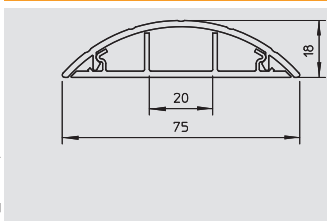

Device support

Type	Colour	Pack.	Weight	Item No.
		pcs	kg/100 pcs.	
SKL-45 DRW	Pure white	1	10.000	6199 46 1
SKL-45 DCW	Cream	1	10.000	6199 46 3
SKL-45 DBR	Sepia brown	1	10.000	6199 46 5
SKL-45 DBU	Beech	1	10.000	6199 46 7

PVC Polyvinylchloride /pc.
Device support system for all SKL trunking, equippable with all Modul 45 devices.
Double, empty, fittable with Modul 45 devices.