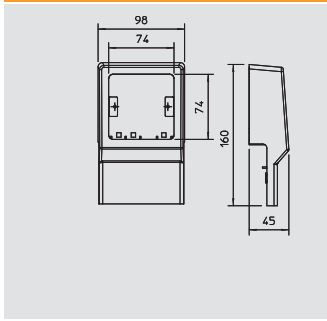

PVC Polyvinylchloride /pc.

End piece, right, for closing the SKL trunking.

Trunking height 70 mm

Device support

Type	Colour	Pack.	Weight	Item No.
		pcs	kg/100 pcs.	
SKL-R DRW	Pure white	1	11.400	6199 40 2
SKL-R DCW	Cream	1	11.400	6199 40 4
SKL-R DBR	Sepia brown	1	11.400	6199 40 6
SKL-R DBU	Beech	1	11.400	6199 40 8