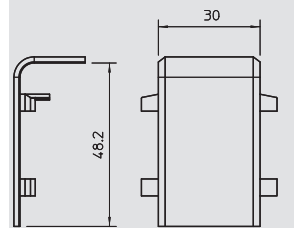

Joint cover

Type	Colour	Pack. pcs	Weight kg/100 pcs.	Item No.
SKL-SA50DRW	Pure white	5	0.500	6199 18 0
SKL-SA50DCW	Cream	5	0.500	6199 18 2
SKL-SA50DBR	Sepia brown	5	0.500	6199 18 4
SKL-SA50DBU	Beech	5	0.500	6199 18 6

PVC Polyvinylchloride /pc.

Joint cover for smooth connection of trunking segments.

Internal corner hood

Type	Colour	Pack. pcs	Weight kg/100 pcs.	Item No.
SKL-I50DRW	Pure white	5	0.700	6199 12 2
SKL-I50DCW	Cream	5	0.700	6199 12 4
SKL-I50DBR	Sepia brown	5	0.700	6199 12 6
SKL-I50DBU	Beech	5	0.700	6199 12 8

PVC Polyvinylchloride /pc.

Internal corner for changing the direction of the SKL trunking.