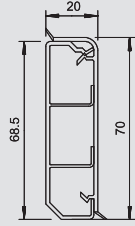

Trunking height 70 mm

SKL skirting trunking, type SKL 70 D

Type	Colour	Length mm	Pack.	Weight	Item No.
			m	kg/100 m	
SKL-70DRW	Pure white	2,000	24	57.700	6199 20 2
SKL-70DCW	Cream	2,000	24	57.700	6199 20 4
SKL-70DBR	Sepia brown	2,000	24	57.700	6199 20 6
SKL-70DBU	Beech	2,000	24	57.700	6199 20 8

PVC Polyvinylchloride /m

Trunking cover and base with base perforation and dyed elastic connection lips.

Joint cover

Type	Colour	Pack.	Weight	Item No.
		pcs	kg/100 pcs.	
SKL-SA70DRW	Pure white	5	0.600	6199 28 1
SKL-SA70DCW	Cream	5	0.600	6199 28 3
SKL-SA70DBR	Sepia brown	5	0.600	6199 28 5
SKL-SA70DBU	Beech	5	0.600	6199 28 7

PVC Polyvinylchloride /pc.

Joint cover for smooth connection of trunking segments.

Internal corner hood

Type	Colour	Pack.	Weight	Item No.
		pcs	kg/100 pcs.	
SKL-I70DRW	Pure white	5	0.900	6199 22 3
SKL-I70DCW	Cream	5	0.900	6199 22 5
SKL-I70DBR	Sepia brown	5	0.900	6199 22 7
SKL-I70DBU	Beech	5	0.900	6199 22 9

PVC Polyvinylchloride /pc.

Internal corner for changing the direction of the SKL trunking.

External corner hood

Type	Colour	Pack.	Weight	Item No.
		pcs	kg/100 pcs.	
SKL-A70DRW	Pure white	5	1.500	6199 23 2
SKL-A70DCW	Cream	5	1.500	6199 23 4
SKL-A70DBR	Sepia brown	5	1.500	6199 23 6
SKL-A70DBU	Beech	5	1.500	6199 23 8

PVC Polyvinylchloride /pc.

External corner for changing the direction of the SKL trunking.

End piece left

Type	Colour	Pack.	Weight	Item No.
		pcs	kg/100 pcs.	
SKL-EL70DRW	Pure white	5	0.600	6199 25 1
SKL-EL70DCW	Cream	5	0.600	6199 25 3
SKL-EL70DBR	Sepia brown	5	0.600	6199 25 5
SKL-EL70DBU	Beech	5	0.600	6199 25 7

PVC Polyvinylchloride /pc.

End piece, left, for closing the SKL trunking.

End piece right