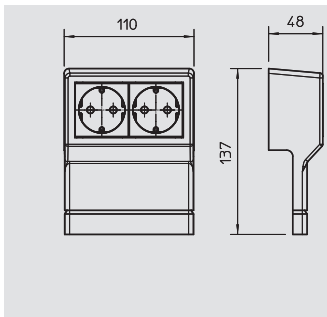

Device support

Type	Colour	Pack.	Weight	Item No.
		pcs	kg/100 pcs.	
SKL-Z DRW	Pure white	1	13.000	6199 44 2
SKL-Z DCW	Cream	1	13.000	6199 44 4
SKL-Z DBR	Sepia brown	1	13.000	6199 44 6
SKL-Z DBU	Beech	1	13.000	6199 44 8

PVC Polyvinylchloride /pc.
Device support, universally equippable for all SKL trunking.
Single, with central plate.