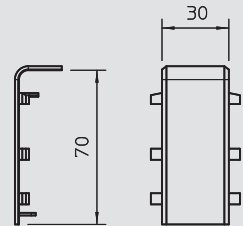

Joint cover

Type	Colour	Pack.	Weight	Item No.
		pcs	kg/100 pcs.	
SKL-SA70DRW	Pure white	5	0.600	6199 28 1
SKL-SA70DCW	Cream	5	0.600	6199 28 3
SKL-SA70DBR	Sepia brown	5	0.600	6199 28 5
SKL-SA70DBU	Beech	5	0.600	6199 28 7

PVC Polyvinylchloride /pc.

Joint cover for smooth connection of trunking segments.