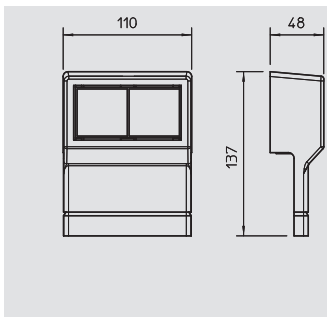

Device support

Type	Colour	Pack.	Weight	Item No.
		pcs	kg/100 pcs.	
SKL-DS DRW	Pure white	1	19.000	6199 42 1
SKL-DS DCW	Cream	1	19.000	6199 42 3
SKL-DS DBR	Sepia brown	1	19.000	6199 42 5
SKL-DS DBU	Beech	1	19.000	6199 42 7

PVC Polyvinylchloride /pc.
Device support with a pre-wired double socket for all SKL trunking.
Double with sockets and child protection.