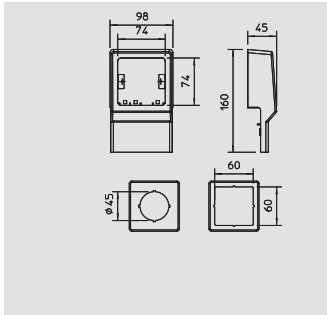

Device support

Type	Colour	Pack.	Weight	Item No.
		pcs	kg/100 pcs.	
SKL-R DRW	Pure white	1	11.400	6199 40 2
SKL-R DCW	Cream	1	11.400	6199 40 4
SKL-R DBR	Sepia brown	1	11.400	6199 40 6
SKL-R DBU	Beech	1	11.400	6199 40 8

PVC Polyvinylchloride /pc.
Device support, universally equippable for all SKL trunking.
Single, empty.