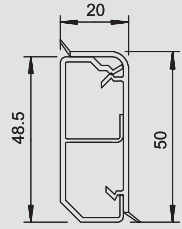

Trunking height 50 mm

SKL skirting trunking, type SKL 50 D

Type	Colour	Length mm	Pack. m	Weight kg/100 m	Item No.
SKL-50DRW	Pure white	2,000	32	44.700	6199 10 3
SKL-50DCW	Cream	2,000	32	44.700	6199 10 5
SKL-50DBR	Sepia brown	2,000	32	44.700	6199 10 7
SKL-50DBU	Beech	2,000	32	44.700	6199 10 9

PVC Polyvinylchloride /m

Trunking cover and base with base perforation and dyed elastic connection lips.

Joint cover

Type	Colour	Pack. pcs	Weight kg/100 pcs.	Item No.
SKL-SA50DRW	Pure white	5	0.500	6199 18 0
SKL-SA50DCW	Cream	5	0.500	6199 18 2
SKL-SA50DBR	Sepia brown	5	0.500	6199 18 4
SKL-SA50DBU	Beech	5	0.500	6199 18 6

PVC Polyvinylchloride /pc.

Joint cover for smooth connection of trunking segments.

Internal corner hood

Type	Colour	Pack. pcs	Weight kg/100 pcs.	Item No.
SKL-I50DRW	Pure white	5	0.700	6199 12 2
SKL-I50DCW	Cream	5	0.700	6199 12 4
SKL-I50DBR	Sepia brown	5	0.700	6199 12 6
SKL-I50DBU	Beech	5	0.700	6199 12 8

PVC Polyvinylchloride /pc.

Internal corner for changing the direction of the SKL trunking.

External corner hood

Type	Colour	Pack. pcs	Weight kg/100 pcs.	Item No.
SKL-A50DRW	Pure white	5	1.200	6199 13 3
SKL-A50DCW	Cream	5	1.200	6199 13 5
SKL-A50DBR	Sepia brown	5	1.200	6199 13 7
SKL-A50DBU	Beech	5	1.200	6199 13 9

PVC Polyvinylchloride /pc.

External corner for changing the direction of the SKL trunking.

End piece left

Type	Colour	Pack. pcs	Weight kg/100 pcs.	Item No.
SKL-EL50DRW	Pure white	5	0.500	6199 15 0
SKL-EL50DCW	Cream	5	0.500	6199 15 2
SKL-EL50DBR	Sepia brown	5	0.500	6199 15 4
SKL-EL50DBU	Beech	5	0.500	6199 15 6

PVC Polyvinylchloride /pc.

End piece, left, for closing the SKL trunking.

End piece right