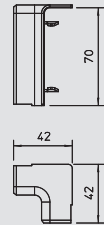

External corner hood

Type	Colour	Pack.	Weight	Item No.
		pcs	kg/100 pcs.	
SKL-A70DRW	Pure white	5	1.500	6199 23 2
SKL-A70DCW	Cream	5	1.500	6199 23 4
SKL-A70DBR	Sepia brown	5	1.500	6199 23 6
SKL-A70DBU	Beech	5	1.500	6199 23 8

PVC Polyvinylchloride /pc.

External corner for changing the direction of the SKL trunking.