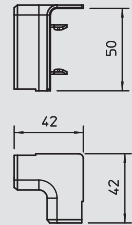

External corner hood

Type	Colour	Pack. pcs	Weight kg/100 pcs.	Item No.
SKL-A50DRW	Pure white	5	1.200	6199 13 3
SKL-A50DCW	Cream	5	1.200	6199 13 5
SKL-A50DBR	Sepia brown	5	1.200	6199 13 7
SKL-A50DBU	Beech	5	1.200	6199 13 9

PVC Polyvinylchloride /pc.

External corner for changing the direction of the SKL trunking.