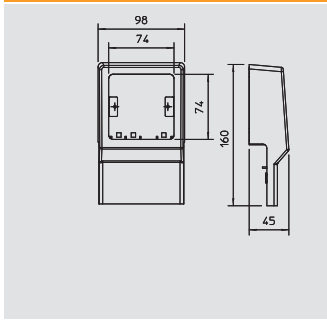

Device support

Type	Colour	Pack.	Weight	Item No.
		pcs	kg/100 pcs.	
SKL-R DRW	Pure white	1	11.400	6199 40 2
SKL-R DCW	Cream	1	11.400	6199 40 4
SKL-R DBR	Sepia brown	1	11.400	6199 40 6
SKL-R DBU	Beech	1	11.400	6199 40 8

PVC Polyvinylchloride /pc.
Device support, universally equippable for all SKL trunking.
Single, empty.

Device support

Type	Colour	Pack.	Weight	Item No.
		pcs	kg/100 pcs.	
SKL-Z DRW	Pure white	1	13.000	6199 44 2
SKL-Z DCW	Cream	1	13.000	6199 44 4
SKL-Z DBR	Sepia brown	1	13.000	6199 44 6
SKL-Z DBU	Beech	1	13.000	6199 44 8

PVC Polyvinylchloride /pc.
Device support, universally equippable for all SKL trunking.
Single, with central plate.

Device support

Type	Colour	Pack.	Weight	Item No.
		pcs	kg/100 pcs.	
SKL-DS DRW	Pure white	1	19.000	6199 42 1
SKL-DS DCW	Cream	1	19.000	6199 42 3
SKL-DS DBR	Sepia brown	1	19.000	6199 42 5
SKL-DS DBU	Beech	1	19.000	6199 42 7

PVC Polyvinylchloride /pc.
Device support with a pre-wired double socket for all SKL trunking.
Double with sockets and child protection.

Device support

Type	Colour	Pack.	Weight	Item No.
		pcs	kg/100 pcs.	
SKL-45 DRW	Pure white	1	10.000	6199 46 1
SKL-45 DCW	Cream	1	10.000	6199 46 3
SKL-45 DBR	Sepia brown	1	10.000	6199 46 5
SKL-45 DBU	Beech	1	10.000	6199 46 7

PVC Polyvinylchloride /pc.
Device support system for all SKL trunking, equippable with all Modul 45 devices.
Double, empty, fittable with Modul 45 devices.