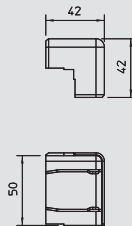

Trunking height 50 mm

SKL skirting trunking, type SKL 50 D

Type	Colour	Length mm	Pack. m	Weight kg/100 m	Item No.
SKL-50DRW	Pure white	2,000	32	44.700	6199 10 3
SKL-50DCW	Cream	2,000	32	44.700	6199 10 5
SKL-50DBR	Sepia brown	2,000	32	44.700	6199 10 7
SKL-50DBU	Beech	2,000	32	44.700	6199 10 9

PVC Polyvinylchloride /m

Trunking cover and base with base perforation and dyed elastic connection lips.

Joint cover

Type	Colour	Pack. pcs	Weight kg/100 pcs.	Item No.
SKL-SA50DRW	Pure white	5	0.500	6199 18 0
SKL-SA50DCW	Cream	5	0.500	6199 18 2
SKL-SA50DBR	Sepia brown	5	0.500	6199 18 4
SKL-SA50DBU	Beech	5	0.500	6199 18 6

PVC Polyvinylchloride /pc.

Joint cover for smooth connection of trunking segments.

Internal corner hood

Type	Colour	Pack. pcs	Weight kg/100 pcs.	Item No.
SKL-I50DRW	Pure white	5	0.700	6199 12 2
SKL-I50DCW	Cream	5	0.700	6199 12 4
SKL-I50DBR	Sepia brown	5	0.700	6199 12 6
SKL-I50DBU	Beech	5	0.700	6199 12 8

PVC Polyvinylchloride /pc.

Internal corner for changing the direction of the SKL trunking.

External corner hood

Type	Colour	Pack. pcs	Weight kg/100 pcs.	Item No.
SKL-A50DRW	Pure white	5	1.200	6199 13 3
SKL-A50DCW	Cream	5	1.200	6199 13 5
SKL-A50DBR	Sepia brown	5	1.200	6199 13 7
SKL-A50DBU	Beech	5	1.200	6199 13 9

PVC Polyvinylchloride /pc.

External corner for changing the direction of the SKL trunking.

End piece left

Type	Colour	Pack. pcs	Weight kg/100 pcs.	Item No.
SKL-EL50DRW	Pure white	5	0.500	6199 15 0
SKL-EL50DCW	Cream	5	0.500	6199 15 2
SKL-EL50DBR	Sepia brown	5	0.500	6199 15 4
SKL-EL50DBU	Beech	5	0.500	6199 15 6

PVC Polyvinylchloride /pc.

End piece, left, for closing the SKL trunking.

End piece right